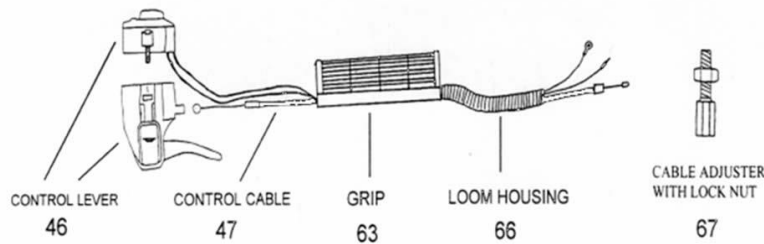

Item#			Item#
TL053	Spacer	9	TL500	Flex Hose	1
TL054	Honda Cable Adjustment Screw	n/a	TL505	Cable Housing	2
TL057	Honda Engine Mounting Screws	n/a	TL515	Cable Housing w/Flex Hose	3
TL060	Spring Clip	24	TL525	Cable Housing Complete for Robin	3-5
TL061	Spring Clip Complete	21,22,24		1 TL515, 1 TL044, 1 TL550	
	1 TL060, 1 TL043, 1 TL071		TL525H	Cable Housing Complete for Honda	3-5
				1 TL515, 1 TL044, 1 TL550H	
TL070	3/8" Set Screw	21	TL605R	Red On/Off Switch	40
TL071	Honda Adapter Mounting Screws	21	TL800	Kickstand	19
TL072	1 1/2" Screw	20	TL850	Kickstand Complete	18-22
TL080	Kickstand Bracket Complete	19-22		1 TL800, 1 TL081, 1 TL072, 1 TL070	
	1 TL072, 1 TL081, 1 TL070, 1 TL043		RT600	Throttle Assembly	44
TL081	Kickstand Bracket	19	RT603	Throttle Adjustment Screw	n/a
TL425	Magnesium Cast Lift Handle	33,35	RT630	Rubber Hand Grip	43
	4 TL309		EA900H	Honda 4 Stroke w/o clutch	50
			EA900H/C	Honda 4 Stroke w/clutch	50

Throttle Parts List

Part#	Part Name	Item#
RT600	Throttle Assembly Complete	n/a
RT603	Cable Adjuster w/Lock Nut	67
RT610	Control Lever	46
RT620	Control Cable	47
RT640	Loom Housing	66
RT630	Grip	63

For pricing and a dealer near you, call Lindley, Inc. @800-788-5997