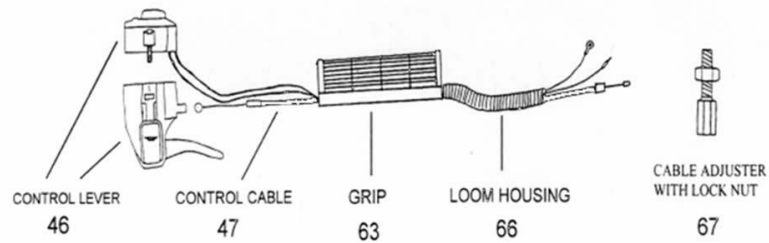

J.D. Honigberg International, Inc.

650 Dundee Road, Suite 150, Northbrook, IL 60062 USA

Tel: 847-412-0200 · Email: powerequipment@jdhintl.com

www.jdhpowerequipment.com